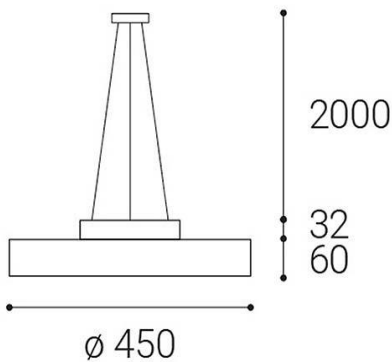

RINGO 45 P/N-Z, B

Name	RINGO 45 P/N-Z, B
Code	3111033
Color	BLACK
Category	SUSPENDED
Power	42+5W ± 10 %
Lumen output	3930lm ± 10 %
Color temperature	3000K
Efficacy	84lm/W
Driver	700 + 300 mA
Electrical insulation class	
Voltage/frequency	220-240V/50-60Hz
Color Rendering Index	95+
SDCM	< 3
Light beam angle	160°
Unified Glare Rating	N/A
Light source	LED
Dimmable	N/A
LED Lifetime	L80B20 50.000h 25°C
Warranty	5 YEAR
Ingress Protection	IP 20
Material	ALUMINIUM/PMMA