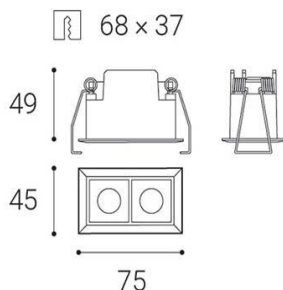

LINEAR 2, W

Name	LINEAR 2, W
Code	2250831
Color	WHITE
Category	RECESSED
Power	4W ± 10 %
Lumen output	420lm ± 10 %
Color temperature	3000K
Efficacy	105lm/W
Driver	700 mA
Electrical insulation class	⏚
Voltage/frequency	220-240V/50-60Hz
Color Rendering Index	90+
SDCM	< 3
Light beam angle	45°
Unified Glare Rating	<19
Light source	LED
Dimmable	N/A
LED Lifetime	L80B20 50.000h 25°C
Warranty	5 YEAR
Ingress Protection	IP 20
Material	ALUMINIUM/PC