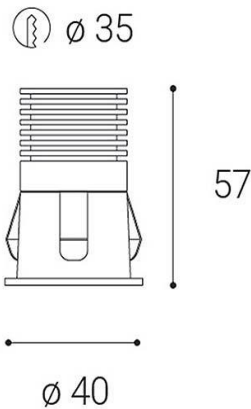

RAY XS, W

Name	RAY XS, W
Code	2250131
Color	WHITE
Category	RECESSED
Power	3W ± 10 %
Lumen output	195lm ± 10 %
Color temperature	3000K
Efficacy	65lm/W
Driver	700 mA
Electrical insulation class	Ⅲ
Voltage/frequency	220-240V/50-60Hz
Color Rendering Index	90+
SDCM	< 3
Light beam angle	40°
Unified Glare Rating	<19
Light source	LED
Dimmable	ONLY CENTRAL DRIVER
LED Lifetime	L80B20 50.000h 25°C
Warranty	5 YEAR
Ingress Protection	IP 44
Material	ALUMINIUM/PC

Product

RAY XS, W

2250131

WHITE

RECESSED

Power

3W ± 10 %

195lm ± 10 %