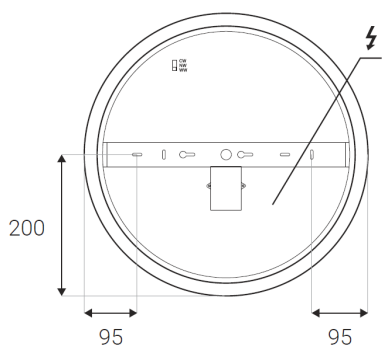

ROUND II 40

Name	ROUND II 40
Code	1230651
Color	WHITE
Category	CEILING
Power	30W ± 10 %
Lumen output	3000lm ± 10 %
Color temperature	3000K/4000K/5700K
Efficacy	100lm/W
Driver	fixed / not changeable
Electrical insulation class	☐
Voltage/frequency	220-240V/50-60Hz

Color Rendering Index	85+
SDCM	< 3
Light beam angle	120°
Unified Glare Rating	N/A
Light source	LED
Dimmable	N/A
LED Lifetime	L80B20 35.000h 25°C
Warranty	5 YEAR

Ingress Protection	IP 54
Material	ABS/PC

EN

Round surface light fitting for interior or exterior mounting in IP54, equipped with SMD LEDs. Possibility to change light temperature by switch during installation. Available in 3 different sizes with direct diffused lighting effect.

Housing and diffuser made of polycarbonate. Available in white color.

Application: general lighting, intended for residential or commercial areas in any type of spaces, including humid and dusty environment (bathroom, hallway, stairway, wardrobe)

CZ

Kruhové stropní svítidlo určeno pro montáž do interiéru nebo exteriéru s IP54. Světelný zdroj - LED SMD. Možnost změny teploty světla přepínačem během instalace.

K dispozici ve 3 různých velikostech s přímým rozptýleným světelným efektem.

Svítidlo a difuzor jsou vyrobeny z polycarbonátu. K dispozici v bílé barvě.

Použití:

všeobecné osvětlení, určené pro obytné nebo komerční prostory, včetně vlhkého a prašného prostředí (koupelna, chodba, schodiště, šatník)

Product

ROUND II 40

1230651

WHITE

CEILING

Power

30W ± 10 %

3000lm ± 10 %

3000K/4000K/5700K

100lm/W

fixed / not changeable

220-240V/50-60Hz

Information

85+

< 3

120°

N/A

LED

N/A

L80B20 35.000h 25°C

5 YEAR

Other data

IP 54

ABS/PC

DE

Runde Aufbauleuchte für Innen- oder Außenmontage in IP54, bestückt mit SMD-LEDs. Möglichkeit zur Änderung der Lichttemperatur durch Schalter während der Installation.

Erhältlich in 3 verschiedenen Größen mit direkter diffuser Lichtwirkung. Gehäuse und Diffusor aus Polycarbonat.

Erhältlich in weißer Farbe.

Anwendung:

Allgemeinbeleuchtung für Wohn- oder Geschäftsräume in jeder Art von Räumen, einschließlich feuchter und staubiger Umgebung (Badezimmer, Eingangsbereiche, Kleiderschränke, Treppe)

SK

Kruhové stropné svietidlo určené pre montáž do interiéru alebo exteriéru s IP54. Svetelný zdroj - LED SMD. Možnosť zmeny teploty svetla prepínačom počas inštalácie.

Svietidlo a difúzor sú vyrobené z polycarbonátu. K dispozícii v 3 rôznych veľkostiach s priamym rozptýleným svetelným efektom.

Dostupné v bielej farbe.

Použitie:

všeobecné osvetlenie, určené pre obytné alebo komerčné priestory, vrátane vlhkého a prašného prostredia (kúpeľne, chodby, šatníky, schodiská)