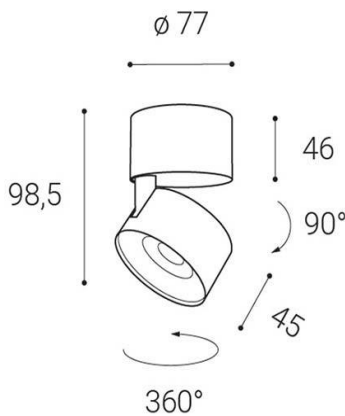

KLIP ON, BB

Name	KLIP ON, BB
Code	11508333
Color	BLACK
Category	CEILING
Power	11W ± 10 %
Lumen output	770lm ± 10 %
Color temperature	3000K
Efficacy	70lm/W
Driver	250 mA
Electrical insulation class	
Voltage/frequency	220-240V/50-60Hz

EN

Adjustable, tiltable round surface light fitting for interior mounting, equipped with COB LED.

Housing made of aluminium. Available in chrome, white or black color.

Application:

general or accent lighting, intended for residential or commercial areas (hallway, wardrobes, entrance areas, bar, libraries)